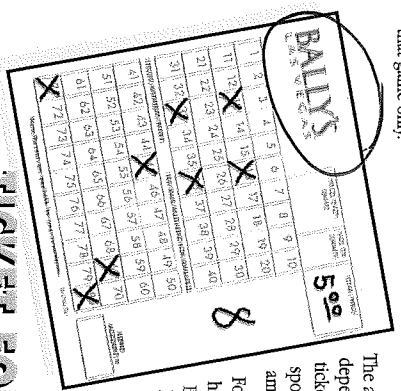

How To Play KENO

twenty balls are drawn each game out of the 80 numbered balls. You may select from 1 up to 15 numbers out of the 80. Mark the numbers you wish to play with a bold X. Write the price you wish to bet on the top right hand corner of the ticket. Below the price in the right hand margin write the number of spots you have selected.

Give your Keno ticket and wager to one of our Keno Writers. The Keno Writer will register your ticket and return to you your authorized game ticket. Your authorized Keno game ticket now has the number of the game you are playing at the top right hand corner. Your ticket is good for that game only.

The amount you win is dependent on the type of ticket played, the number of spots caught and the amount of money bet.

For your convenience we have two games. Our BLUE GAME in the Main Keno Lounge and our GREEN GAME in the Coffee Shop.

SAMPLE TICKET FOR $5.00

(Mark 8 Spots)

Catch 8 Spots -- WIN	100,000.00
Catch 7 Spots -- WIN	7,500.00
Catch 6 Spots -- WIN	440.00
Catch 5 Spots -- WIN	40.00

MARK 1 SPOT

Winning Spots 1	Ticket Pays $2.00	Ticket Pays $5.00	Ticket Pays $10.00
	6.00	15.00	30.00

MARK 2 SPOTS

Winning Spots 2	Ticket Pays $2.00	Ticket Pays $5.00	Ticket Pays $10.00
	24.00	60.00	120.00

MARK 3 SPOTS

Winning Spots 3	Ticket Pays $2.00	Ticket Pays $5.00	Ticket Pays $10.00
	84.00	210.00	420.00
	2.00	5.00	10.00

MARK 3 SPOTS

SPECIAL TICKET -- $3.00 Minimum

Winning Spots 3	Ticket Pays $3.00	Ticket Pays $6.00	Ticket Pays $9.00
	150.00	300.00	450.00

MUST BE MARKED SP. FOR SPECIAL

MARK 4 SPOTS

Winning Spots 4	Ticket Pays $2.00	Ticket Pays $5.00	Ticket Pays $10.00
	240.00	600.00	1,200.00
	5.00	12.50	25.00
	2.00	5.00	10.00

MARK 4 SPOTS

SPECIAL TICKET -- $3.00 Minimum

Winning Spots 4	Ticket Pays $3.00	Ticket Pays $6.00	Ticket Pays $9.00
	600.00	1,200.00	1,800.00
	6.00	12.00	18.00

MUST BE MARKED SP. FOR SPECIAL

MARK 5 SPOTS

Winning Spots 5	Ticket Pays $2.00	Ticket Pays $5.00	Ticket Pays $10.00
	1,100.00	2,750.00	5,500.00
	40.00	100.00	200.00
	2.00	5.00	10.00

MARK 5 SPOTS

SPECIAL TICKET -- $3.00 Minimum

Winning Spots 5	Ticket Pays $3.00	Ticket Pays $6.00	Ticket Pays $9.00
	2,100.00	4,200.00	6,300.00
	60.00	120.00	180.00

MUST BE MARKED SP. FOR SPECIAL

MARK 6 SPOTS

Winning Spots 6	Ticket Pays $2.00	Ticket Pays $5.00	Ticket Pays $10.00
	3,500.00	8,750.00	17,500.00
	160.00	400.00	800.00
	6.00	15.00	30.00
	2.00	5.00	10.00

MARK 6 SPOTS

SPECIAL TICKET -- $3.00 Minimum

Winning Spots 6	Ticket Pays $3.00	Ticket Pays $6.00	Ticket Pays $9.00
	6,600.00	13,200.00	19,800.00
	300.00	600.00	900.00
	9.00	18.00	27.00

MUST BE MARKED SP. FOR SPECIAL

MARK 7 SPOTS

Winning Spots 7	Ticket Pays $2.00	Ticket Pays $5.00	Ticket Pays $10.00
	10,000.00	25,000.00	50,000.00
	600.00	1,500.00	3,000.00
	42.00	105.00	210.00
	6.00	15.00	30.00

MARK 8 SPOTS

Winning Spots 8	Ticket Pays $2.00	Ticket Pays $5.00	Ticket Pays $10.00
	40,000.00	100,000.00	100,000.00
	3,000.00	7,500.00	15,000.00
	176.00	440.00	880.00
	16.00	40.00	80.00

MARK 9 SPOTS

Winning Spots 9	Ticket Pays $2.00	Ticket Pays $5.00	Ticket Pays $10.00
	45,000.00	100,000.00	100,000.00
	7,900.00	19,750.00	39,500.00
	600.00	1,500.00	3,000.00
	80.00	200.00	400.00
	8.00	20.00	40.00

You can play as many tickets on each game as you wish. Tickets can be played for any multiple of rates shown.